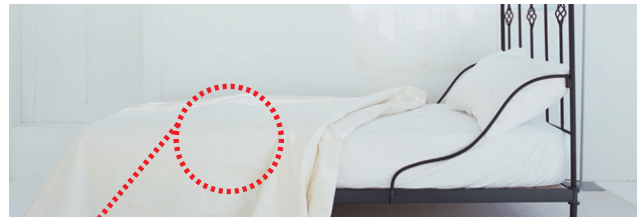

Bed

- ① 1715 mites
- ② 775 mites
- ③ 572 mites